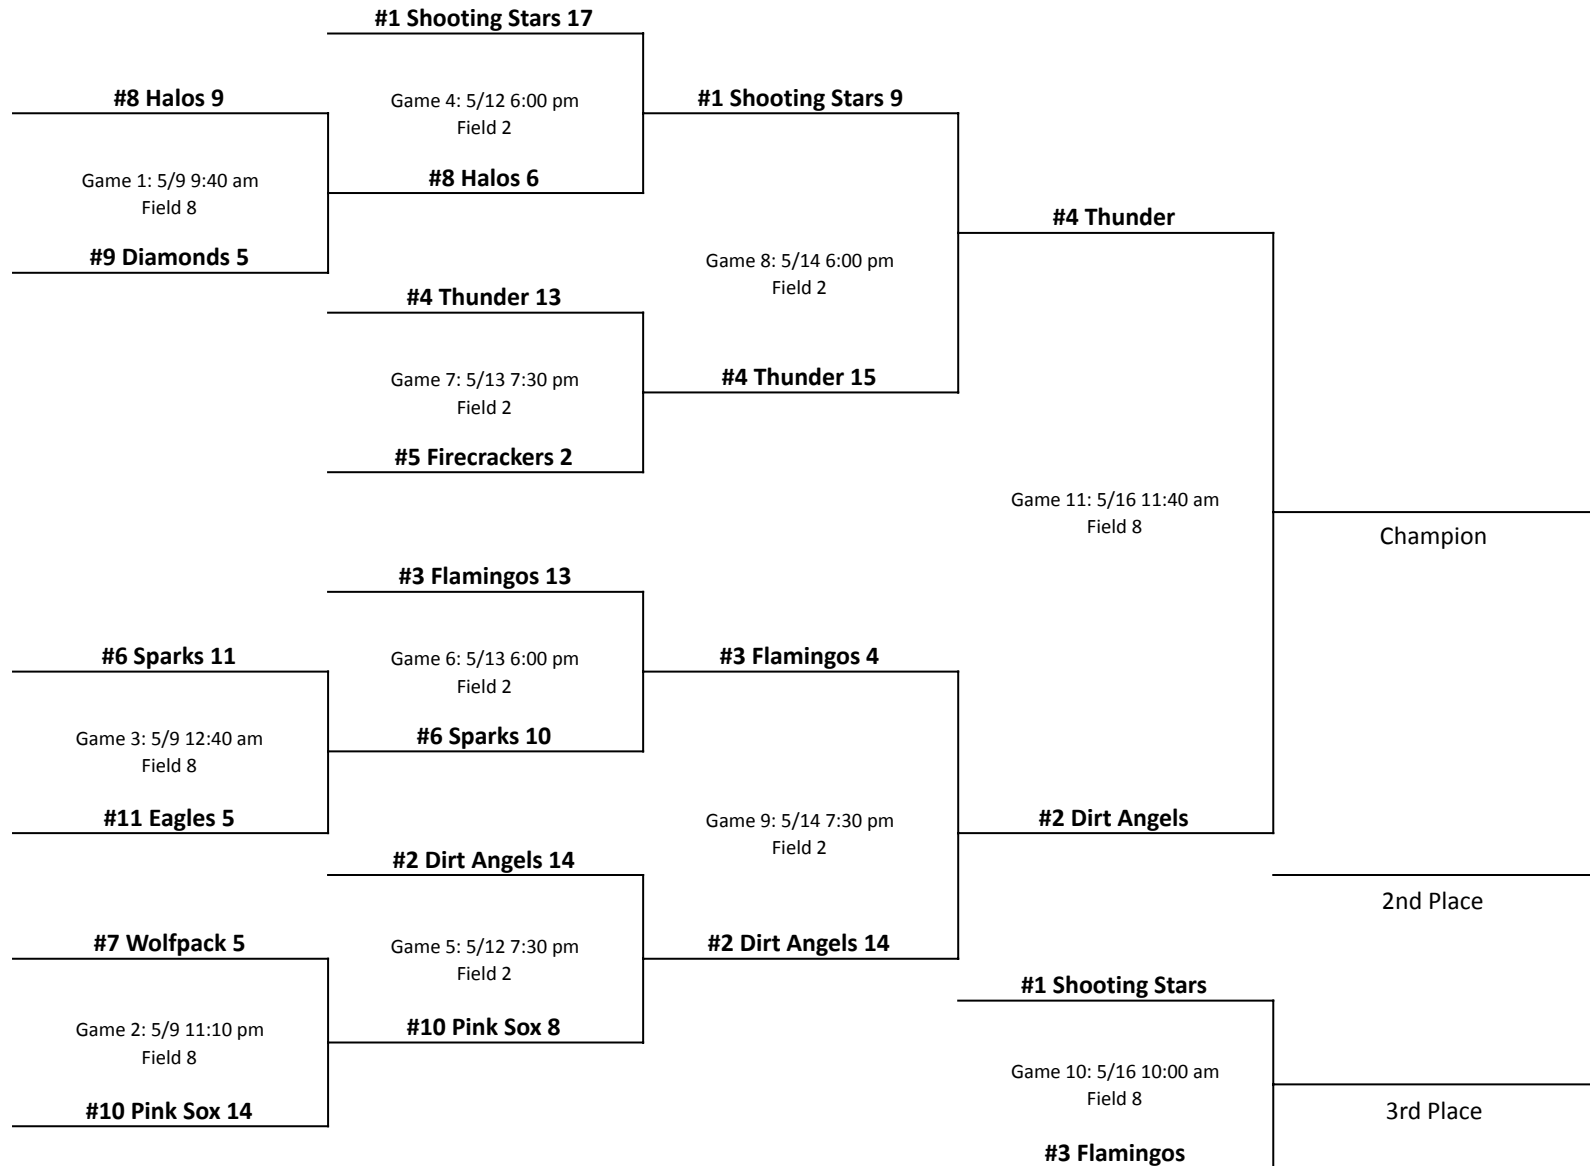

8U: Coach Pitch

10U: Beginning Kid Pitch

12U: Kid Pitch