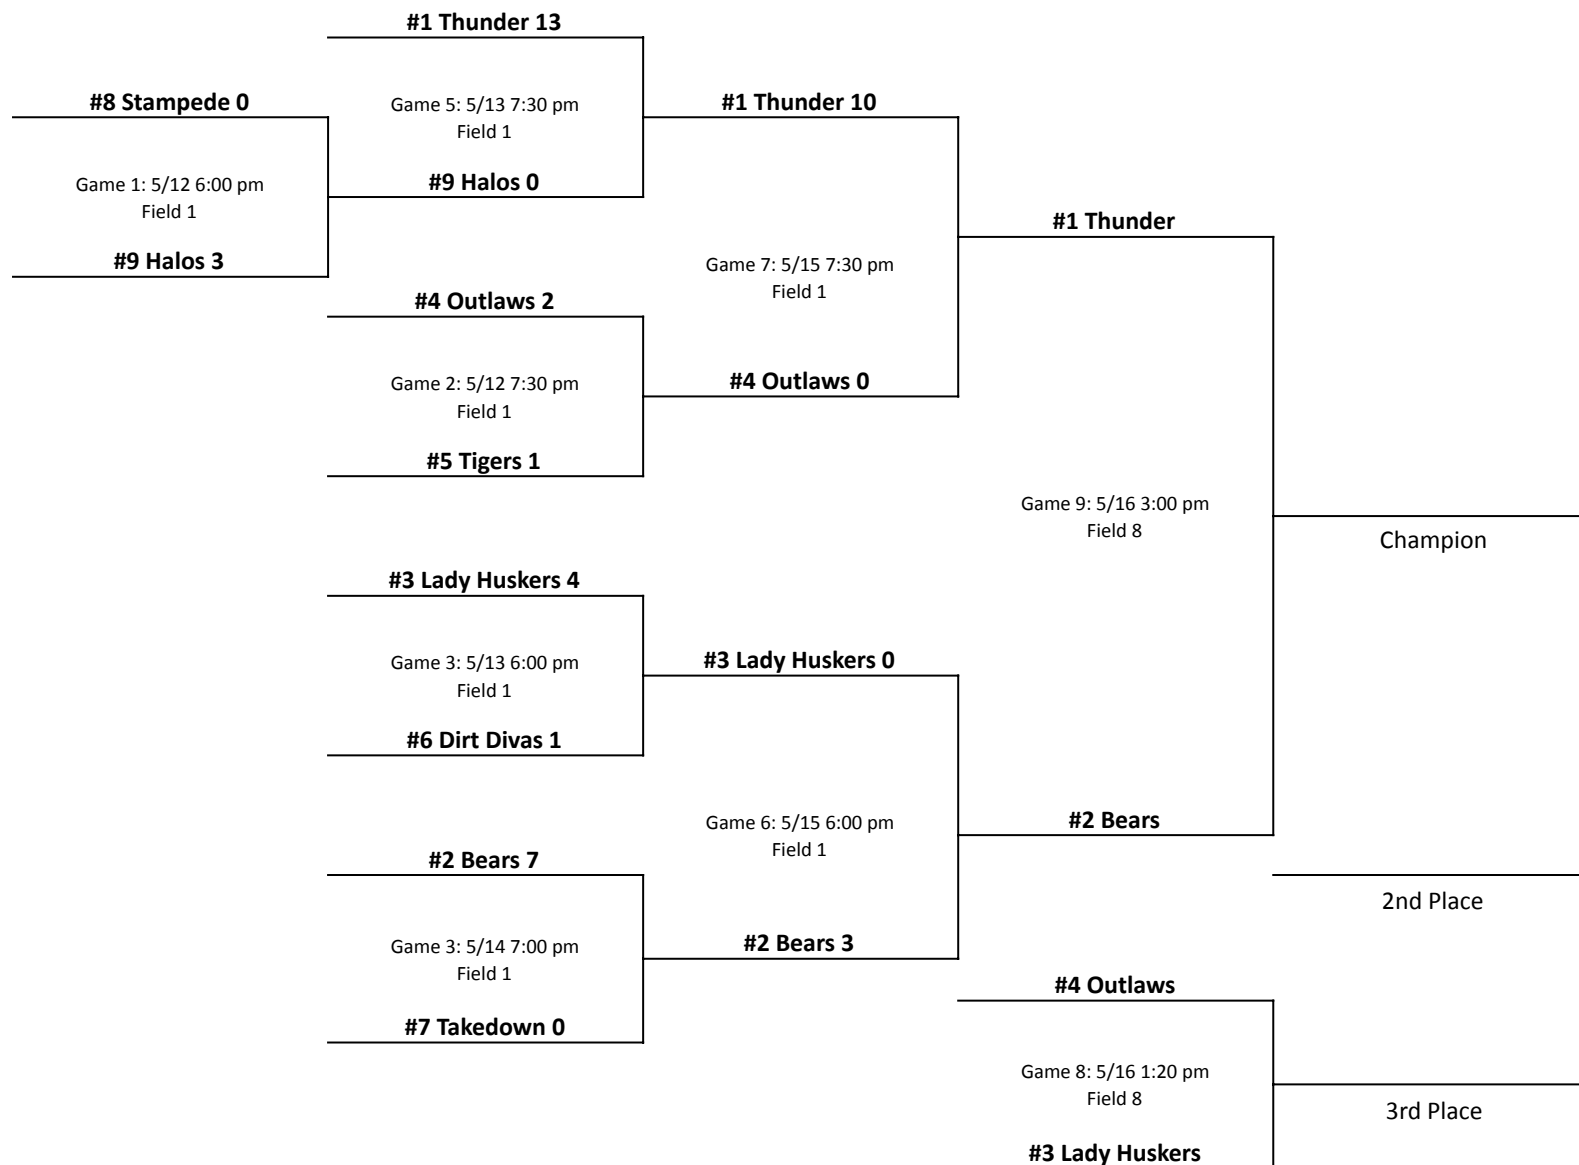

8U: Coach Pitch

10U: Beginning Kid Pitch

12U: Kid Pitch